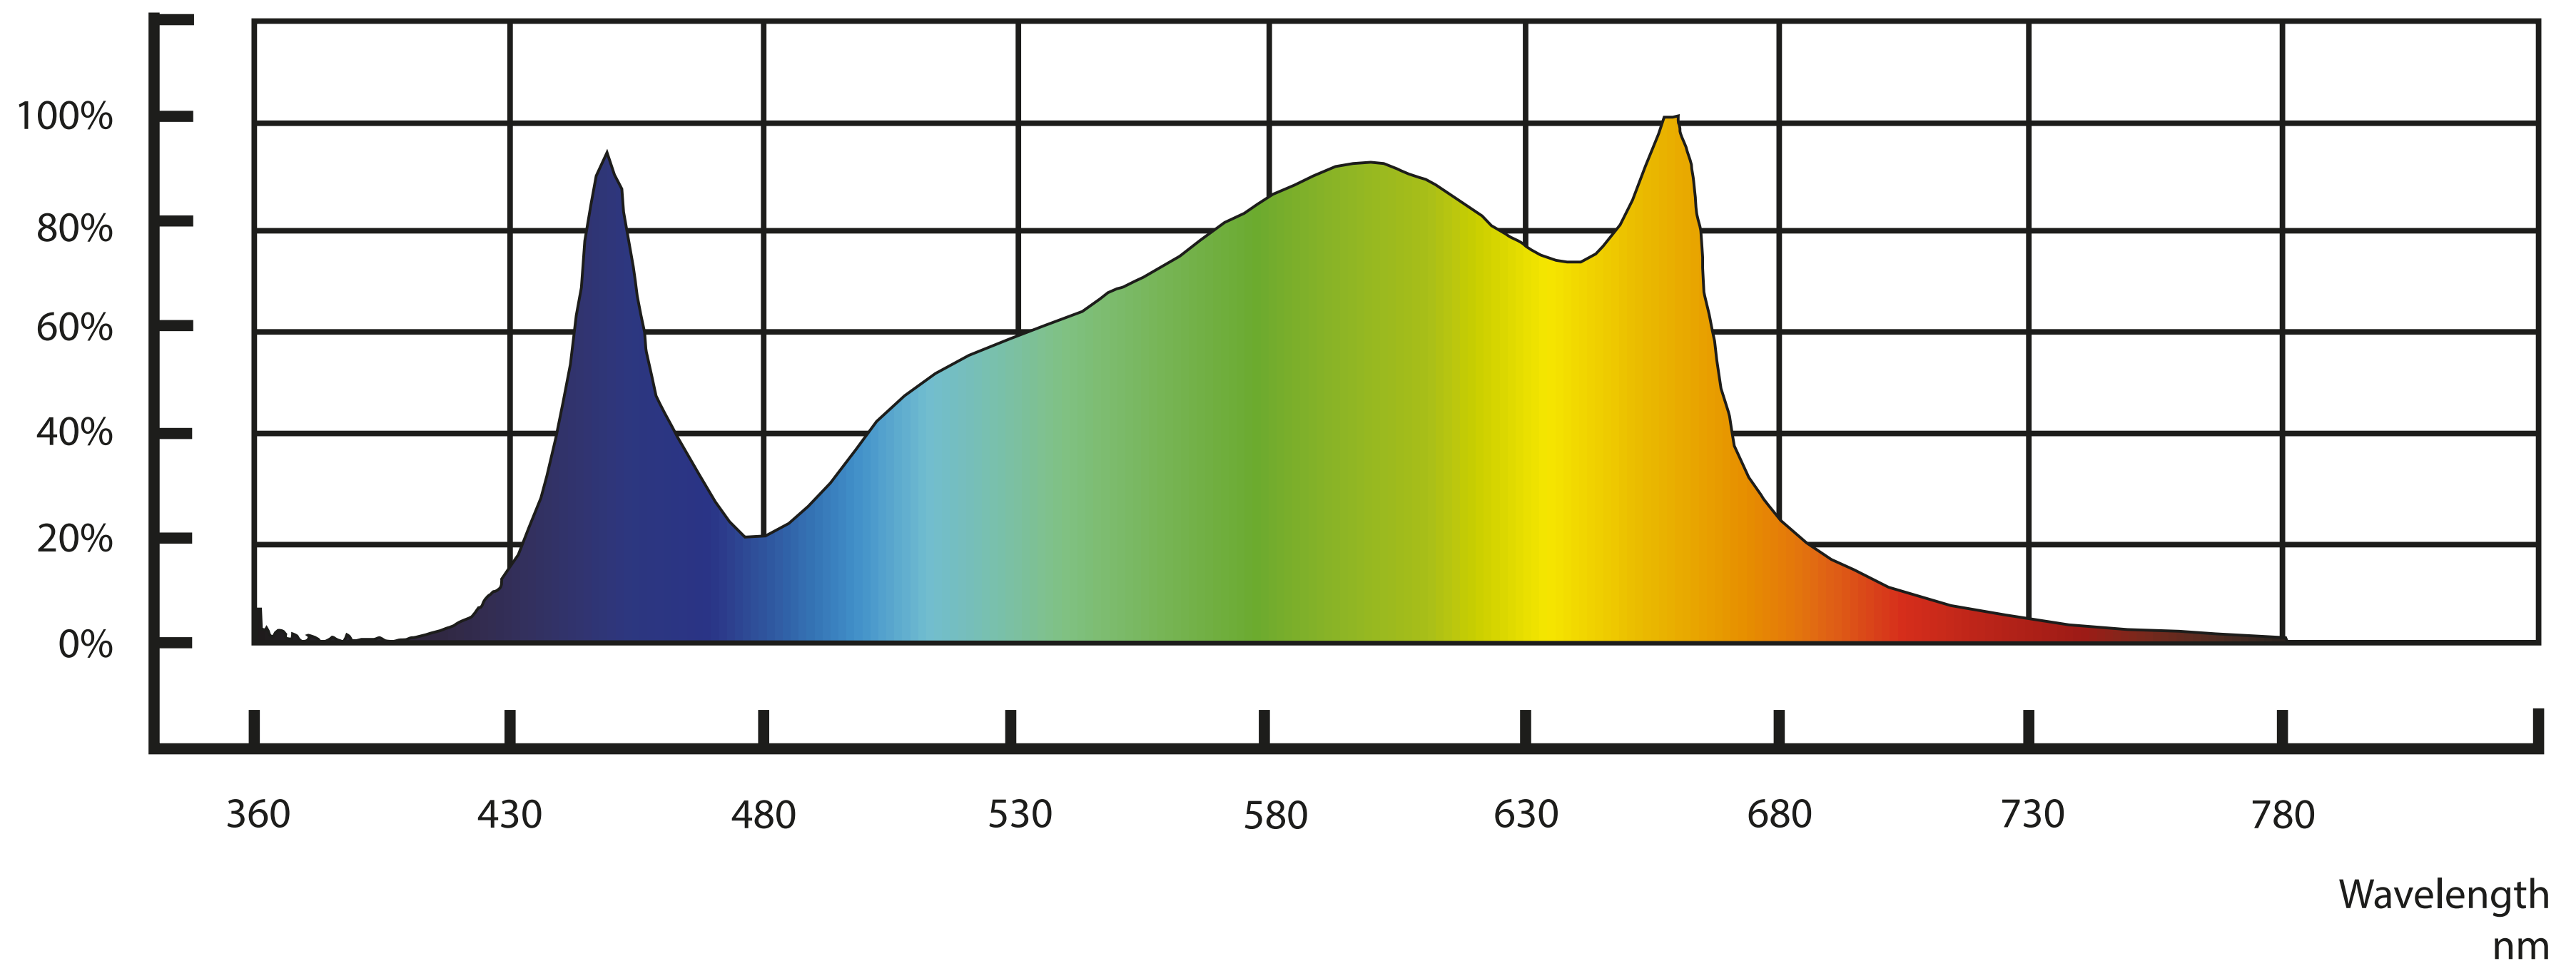

LUMEN KING LED GROW LIGHT

Measurements of Normalized
Photosynthetic Photon Flux

FULLSPECTRUM FOR SEEDING, VEGETING, BLOOMING

Contact LUMEN KING @
info@lumen-king.com ✉
www.lumen-king.com 🌐